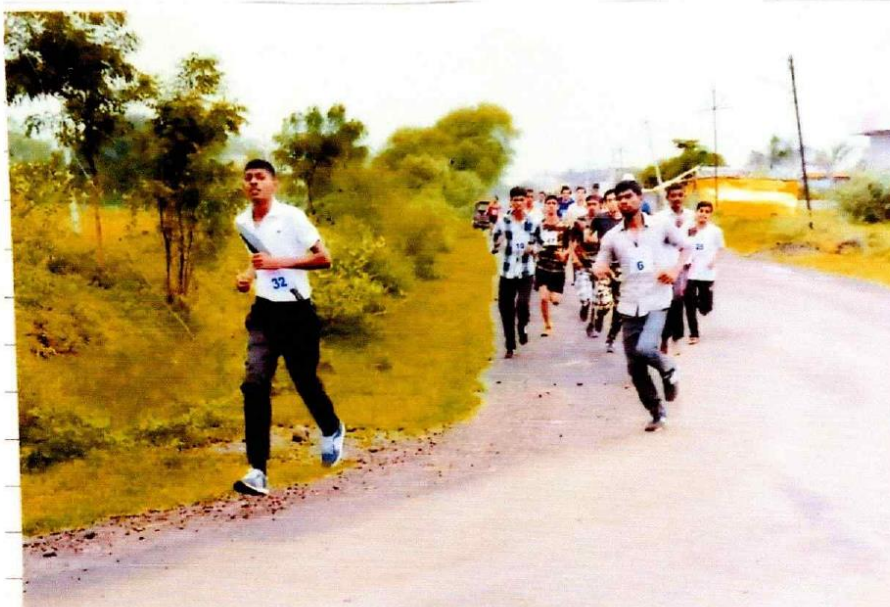

भ्रामरि प्राणायाम

स्पर्शनासिका

P.P.
Director,
of Phy. Edn.
S. S. College, Akot

Pratap
Principal
Shri Shivaji Arts, Commerce
& Science College, Akot
Dist. Akola (Maharashtra)

Participants of Runner cross country