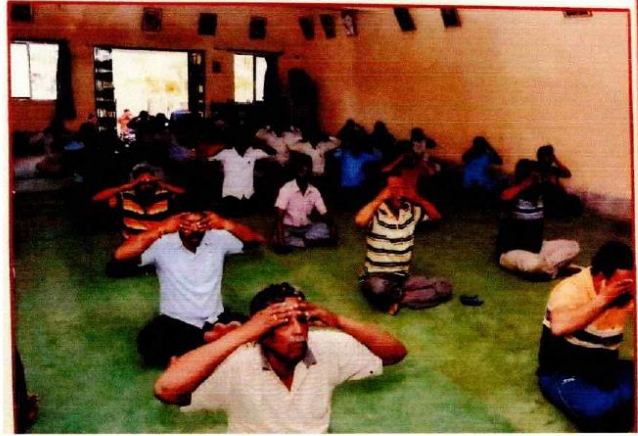

भ्रामरि प्राणायाम